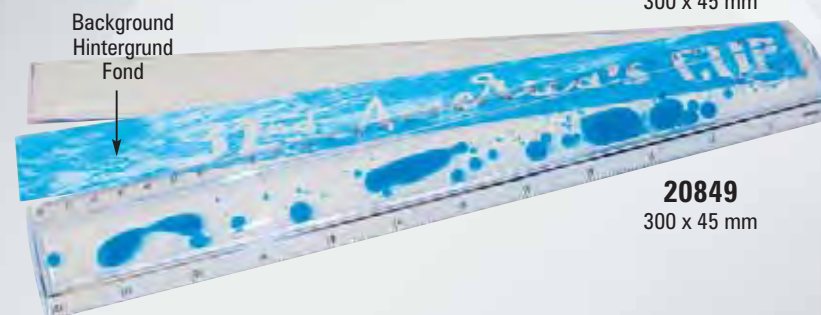

20849
300 x 45 mm