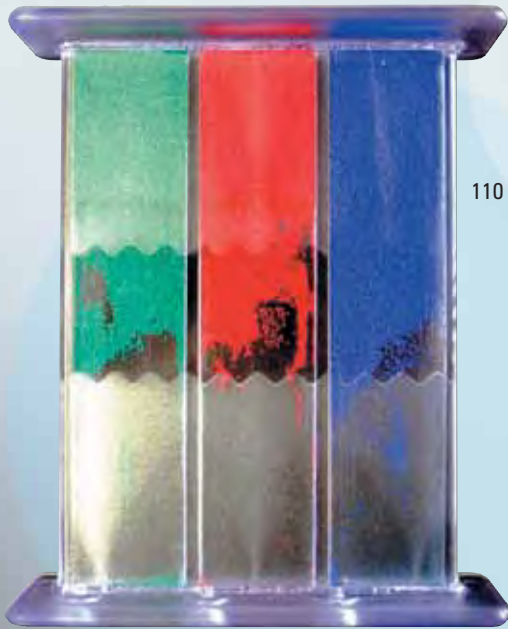

30010
80 x 40 x 15 mm

STANDARD SAND COLORS

- BLUE
- RED
- GREEN
- ORANGE
- PINK

TRIPLE CHAMBER

patent DE 3813748 C2

20998

110 x 30 x 130 mm

Example with contraction