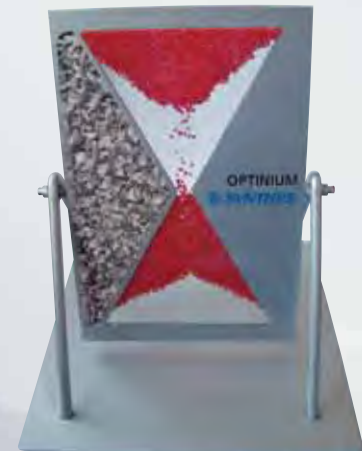

color combinations on request

PARADOX

TIME FOR PROMOTION & MORE

PARADOX GIANTS

patent DE 3813748 C2

Ideal for Point of Sale.
Idéal pour vos points de vente.

30095
ca. 500 x 1500 mm

e.g. dark grey