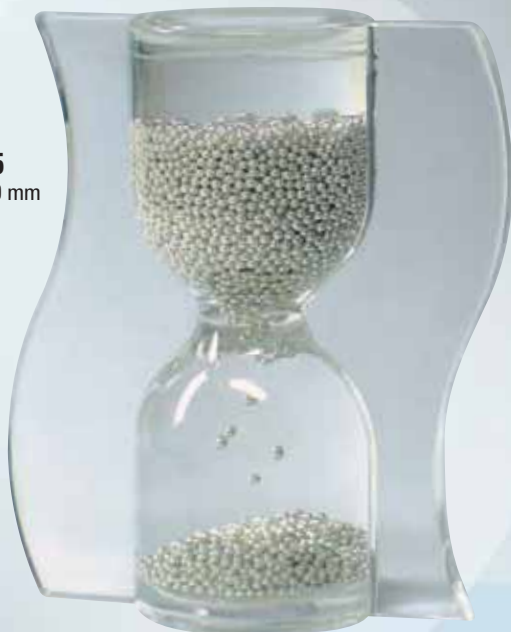

with metal sheet

20999 MAGNETIC HOLDER (fixed)

FALLING BEADS

Beads are falling slowly

20995
70 x 60 x 30 mm

STANDARD COLORS

- GOLD
- SILVER
- BLUE
- RED
- GREEN

other colors on request