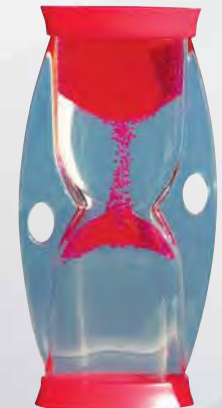

STANDARD SAND COLORS

- BLUE
- RED
- GREEN
- ORANGE
- PINK