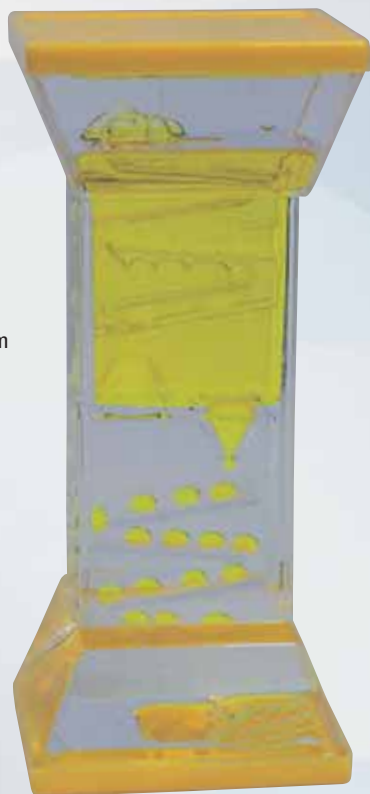

20907

75 x 125 x 40 mm

STANDARD COLORS

- BLUE
- YELLOW
- GREEN
- RED

Further colors on request

LIQUID DROPS

Timers

20903
120 x 53 x 44 mm
(Stairs)

20904
120 x 53 x 44 mm
(Wheels)

20905
120 x 53 x 44 mm
(Stairs/Wheels)

STANDARD COLORS

- BLUE
- YELLOW
- RED
- GREEN

other colors on request

LIQUID DROPS

Timers

20901
155 x 80 x 30 mm